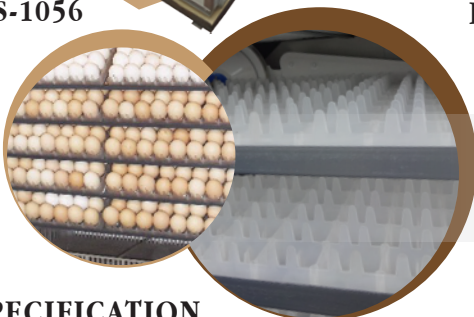

Automatic Egg incubator

ES-352

ES-352A

ES-528

ES-1056

ES-1056A

ES-2112A

Automatic Egg incubator is stable and reliable, time-saving, labor-saving and easy to use. It is the ideal incubation equipment for small and medium sized hatchery.

SPECIFICATION

Model	ES-352	ES-352A	ES-528	ES-1056	ES-1056A	ES-2112A
Egg Capacity (pcs)	352	352	528	1056	1056	2112
Dimension (mm)	725 x 520 x 1105	720x 570 x 1212	715 x 525 x 1215	948 x 664 x 1310	1255 x 715 x 1402	1601 x 1020 x 1402
Stock Code	880726002	880726002A	880726003	880726004	880726004A	880726001A