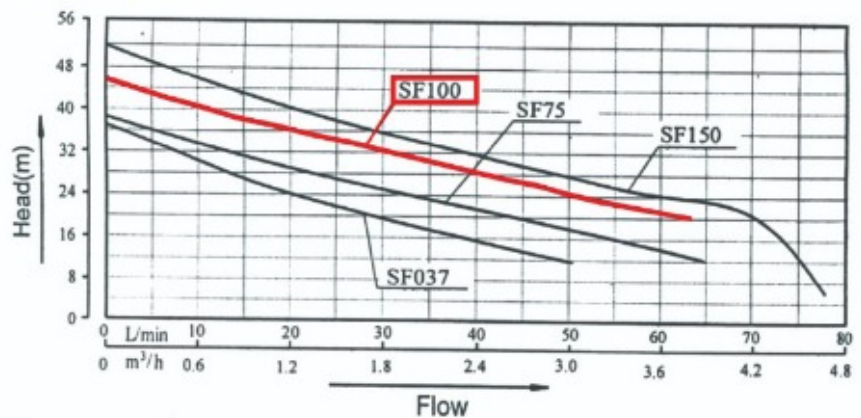

## 1" STAINLESS STEEL PUMP SF100

Stock Code : 880207001

Power	0.75 kW
Voltage	240V / 50Hz / 5.2A
Speed	2900 rpm
Capacitor	20 $\mu$ F / 450V

Performance Curve

Overall Dimension

Head	40 - 25 m
Flow	15 - 50 l/min
Hmax	43 m
Qmax	70 l/min
H <sub>N</sub>	25 m
Q <sub>N</sub>	40 l/m
Suction Lift	9 m

Model	A	B	C	D	E	F	H	H <sub>1</sub>	H <sub>2</sub>	H <sub>3</sub>	L	DNA	DNM
SF100	80	80	98	184	20	10	203	157.5	202	98	354	G1	G1

\*\*\* Product's specification subject to change without further notice.  
\*\*\* Actual product may slightly differ from pictures shown.