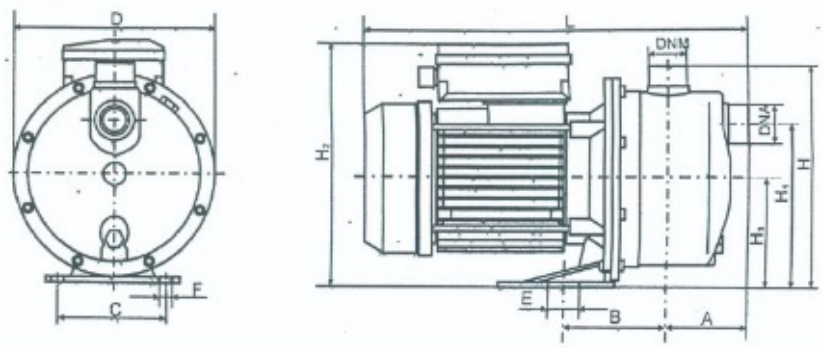

## 1" STAINLESS STEEL PUMP SF100

Stock Code : 880207001

Power	0.75 kW
Voltage	240V / 50Hz / 5.2A
Speed	2900 rpm
Capacitor	20 $\mu$ F / 450V

Performance Curve

Overall Dimension

Head	40 - 25 m
Flow	15 - 50 l/min
Hmax	43 m
Qmax	70 l/min
H <sub>N</sub>	25 m
Q <sub>N</sub>	40 l/m
Suction Lift	9 m

Model	A	B	C	D	E	F	H	H <sub>1</sub>	H <sub>2</sub>	H <sub>3</sub>	L	DNA	DNM
SF100	80	80	98	184	20	10	203	157.5	202	98	354	G1	G1

\*\*\* Product's specification subject to change without further notice.  
\*\*\* Actual product may slightly differ from pictures shown.