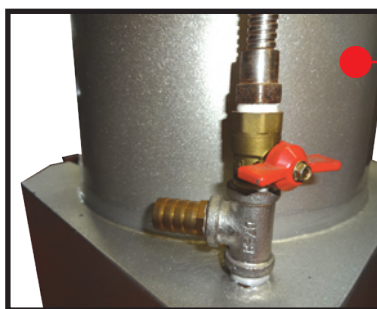

THE BAKER™
— PREMIUM QUALITY —

POTATO PEELER

(PP10)

Stock Code : 880715002

Before

After

SPECIFICATION :

- Power	0.6kW
- Voltage	230V / 50Hz
- Capacity	10 kg
- Weight	42 kg
- Dimension	370 x 380 x 730 mm
- Wooden Dimension	464 x 485 x 830 mm