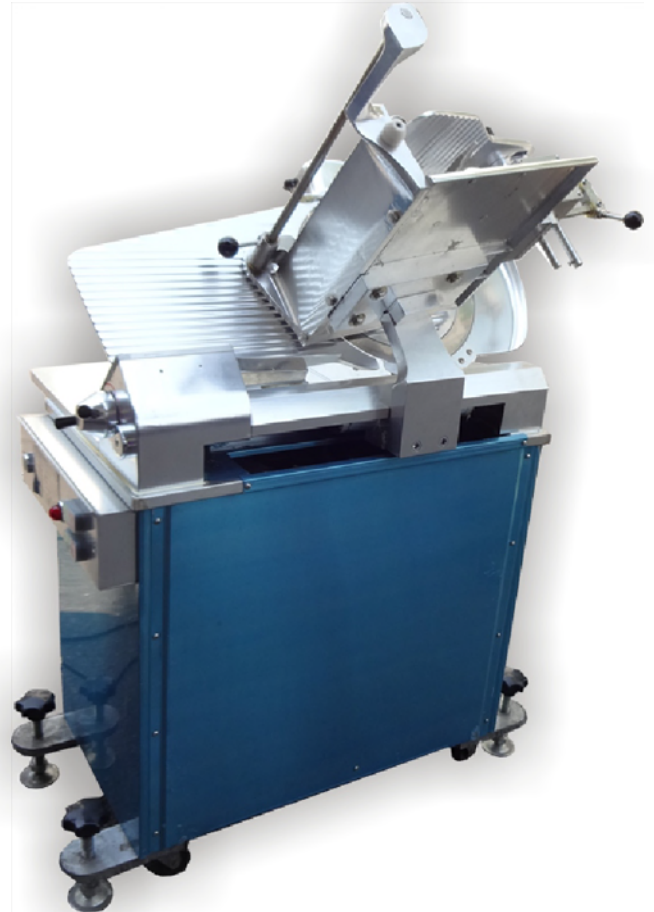

**THE BAKER™**  
— PREMIUM QUALITY —

# Meat Slicer 14" (IS-350)

Stock Code:  
880721004

Power	750W X 2
Voltage	230V / 50Hz
Speed	40pcs / min
Net Weight	223kg
Gross Weight	301kg
Carton Size	(85 X 105 X 165)cm

\*\*\*Product's specification may subject to change without further notice.  
\*\*\*Actual product may slightly differ from pictures shown.